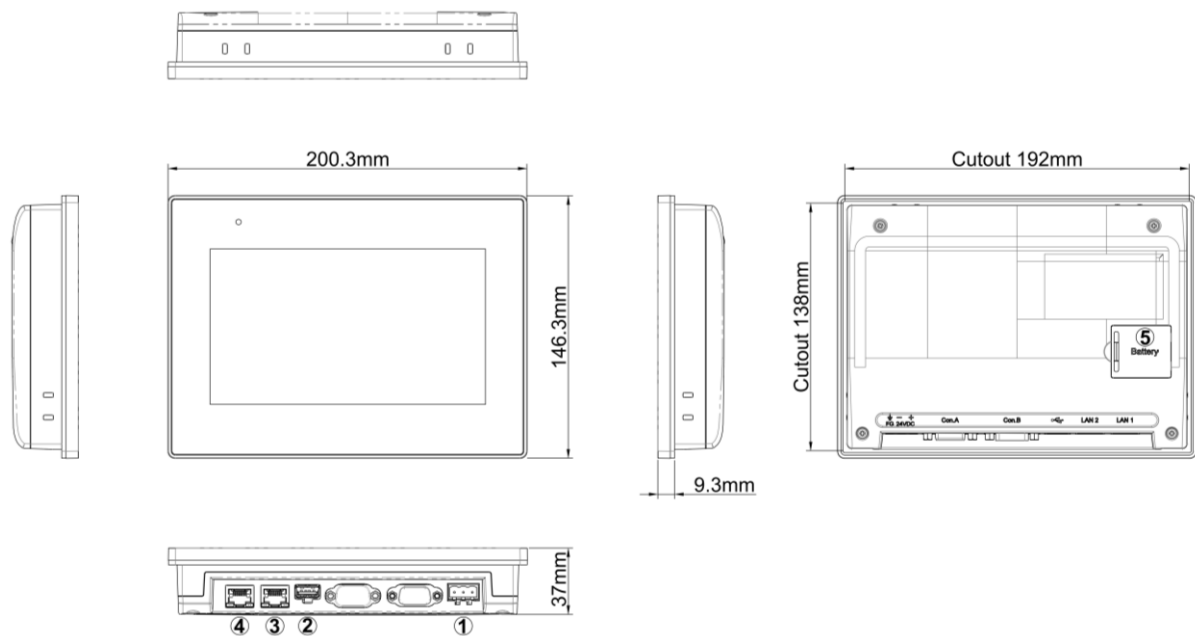

## Mechanical

Enclosure	Plastic
Dimensions W×H×D	200.3 × 146.3 × 36.9 mm
Panel Cutout	192 × 138 mm
Weight	Approx. 0.7 kg

Mount	Panel Mount
-------	-------------

# Dimensions

1	Power Connector
2	USB Host
3	LAN 2

4	LAN 1
5	Battery